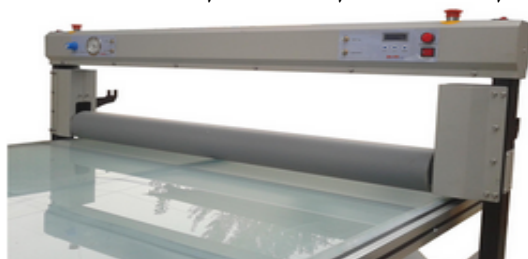

WWW.DIKAFRANCE.FR

+33(0)3.25.45.03.03

LAMINATEUR FLATBED pneumatique

+33(0)3.25.45.03.03

Dimensions: 1.3X2.5M, 1.3X3.2M, 1.3X3.6M, 1.3X4M, 1.7X2.5M, 1.7X3.2M, 1.7X3.6M, 1.7X4M, 2.2X2.5M, 2.2X3.2M, 2.2X3.6M and 2.2X4M (TABLE DE TRAVAIL).

Parameter

Brand	Mefu
working length	1270mm
working width	2400mm
Thick of substate	up to 50mm
Operation	Manual
Max temp	120°C/248°F
Pressure/Height adjust	Air pressure
Bed surface	Glass
Roller	Silicon
Roller diameter	130mm
Preheating time	10-15 min
Power input	2000W
KW/H	0.5-1
Volt	110/220V
Dimension	660*2150*1450mm
Emergency button	2
Laser eye	Yes